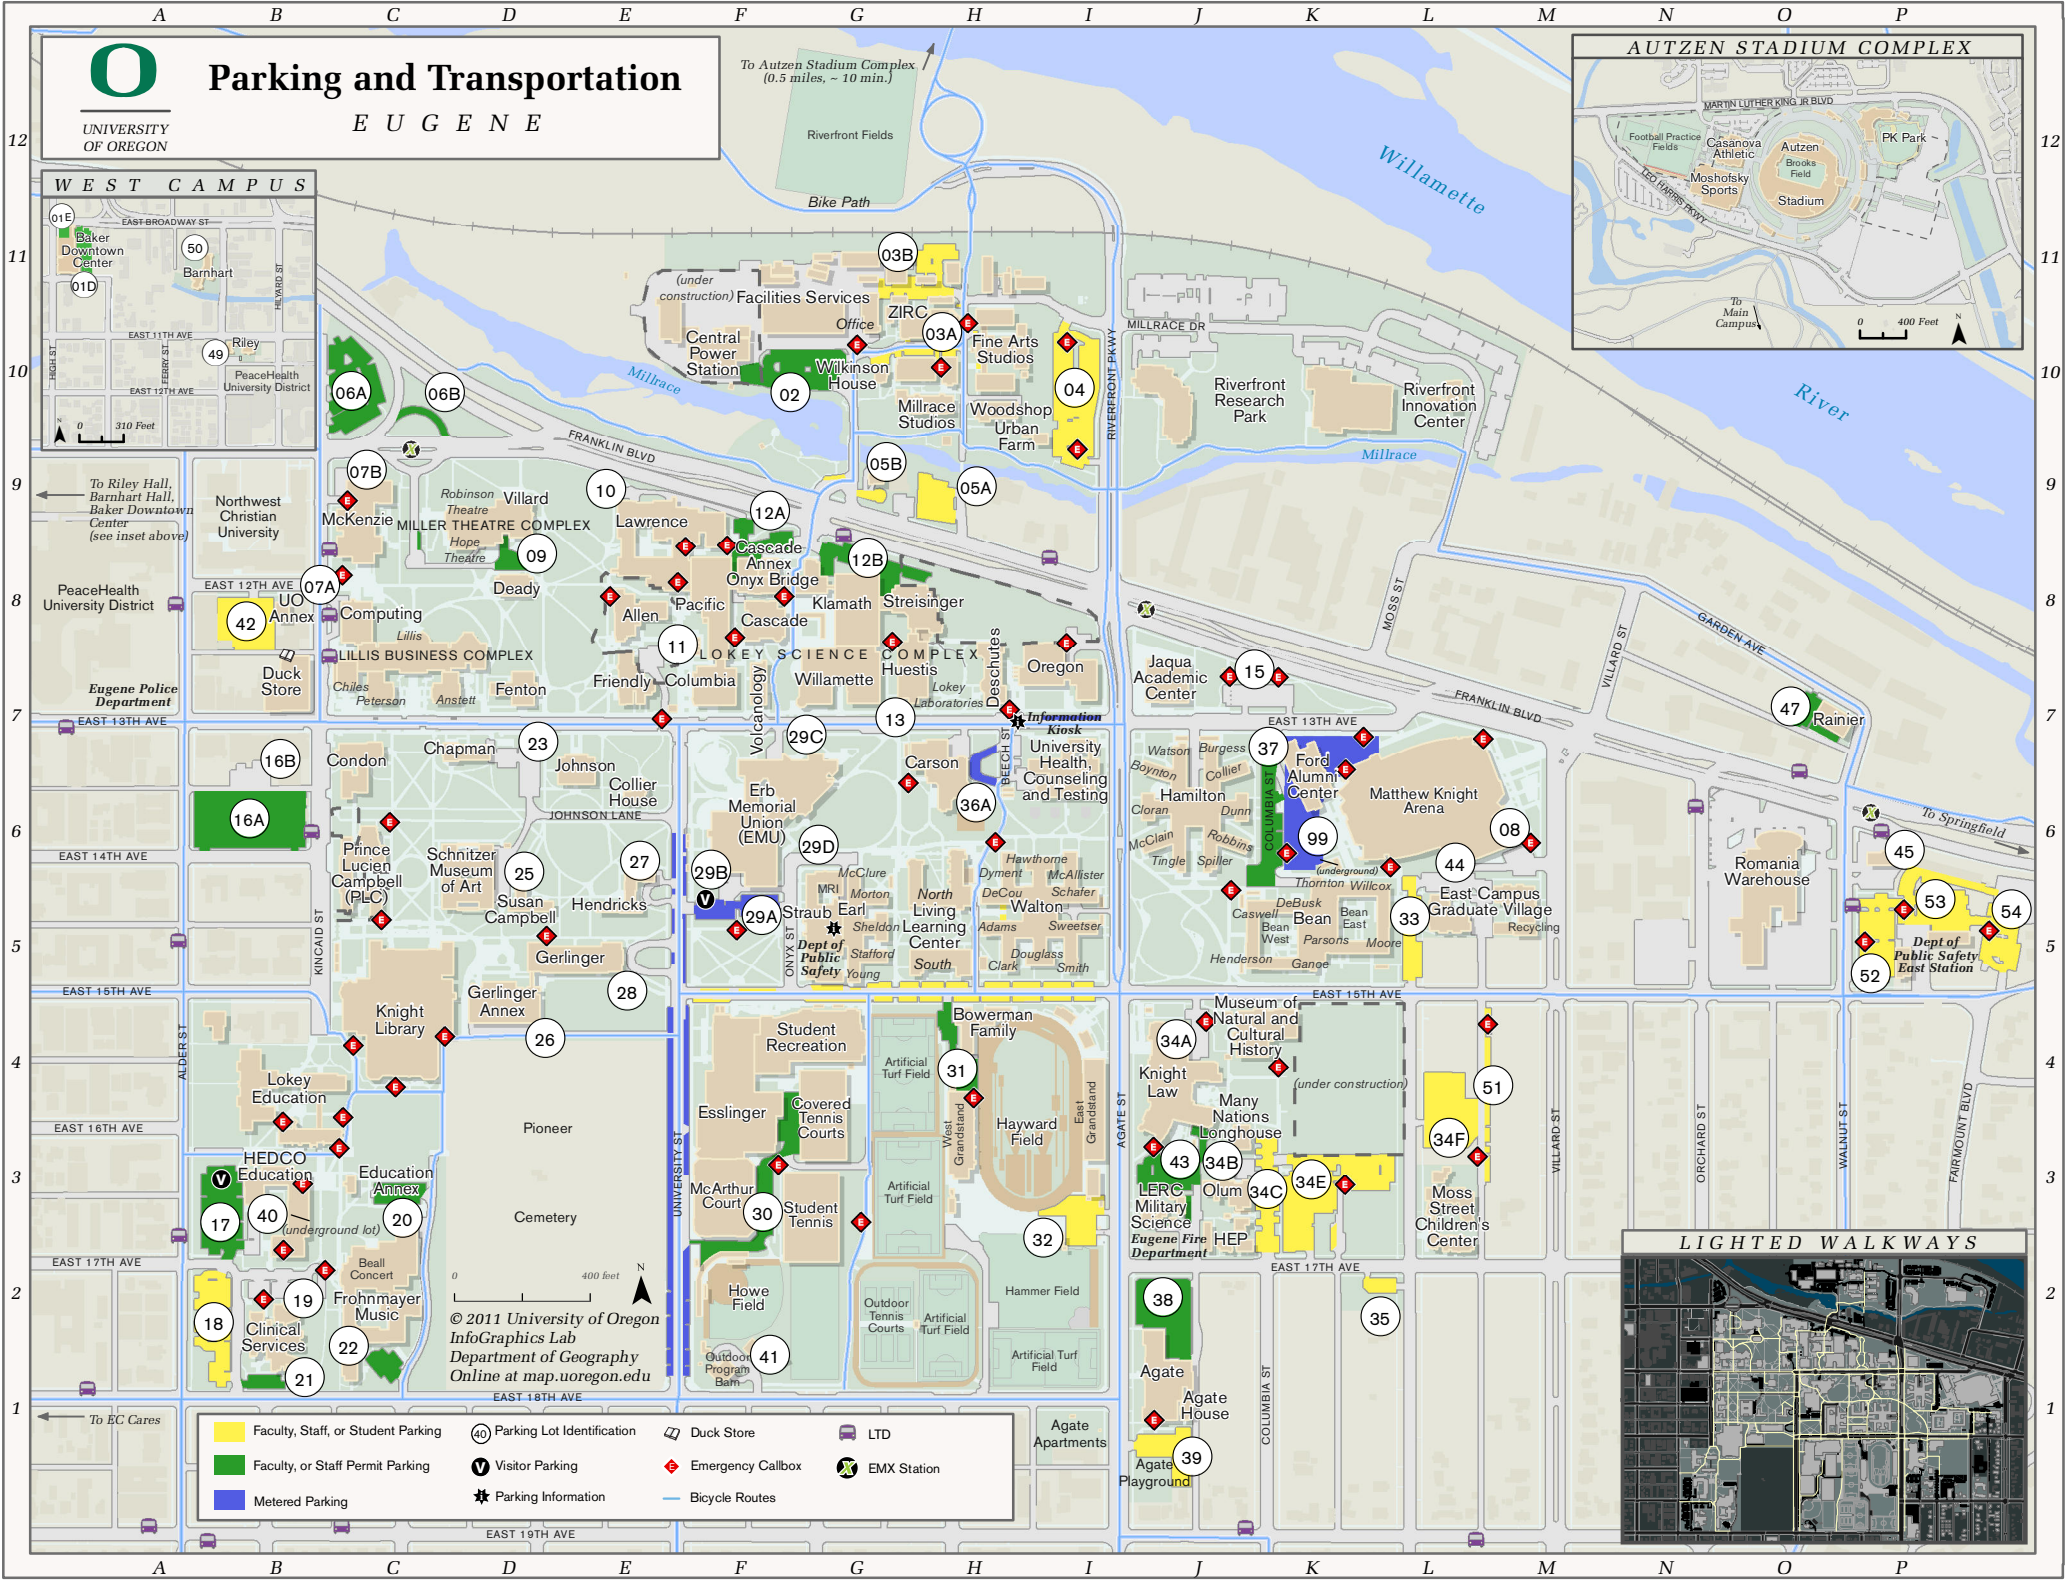

Parking and Transportation

UNIVERSITY OF OREGON

EUGENE

To Autzen Stadium Complex
(0.5 miles, ~ 10 min.)

- Faculty, Staff, or Student Parking
- Faculty, or Staff Permit Parking
- Metered Parking
- 40 Parking Lot Identification
- ♦ Emergency Callbox
- ★ Parking Information
- D Duck Store
- LTD LTD
- EMX EMX Station
- Bicycle Routes

© 2011 University of Oregon
InfoGraphics Lab
Department of Geography
Online at map.uoregon.edu